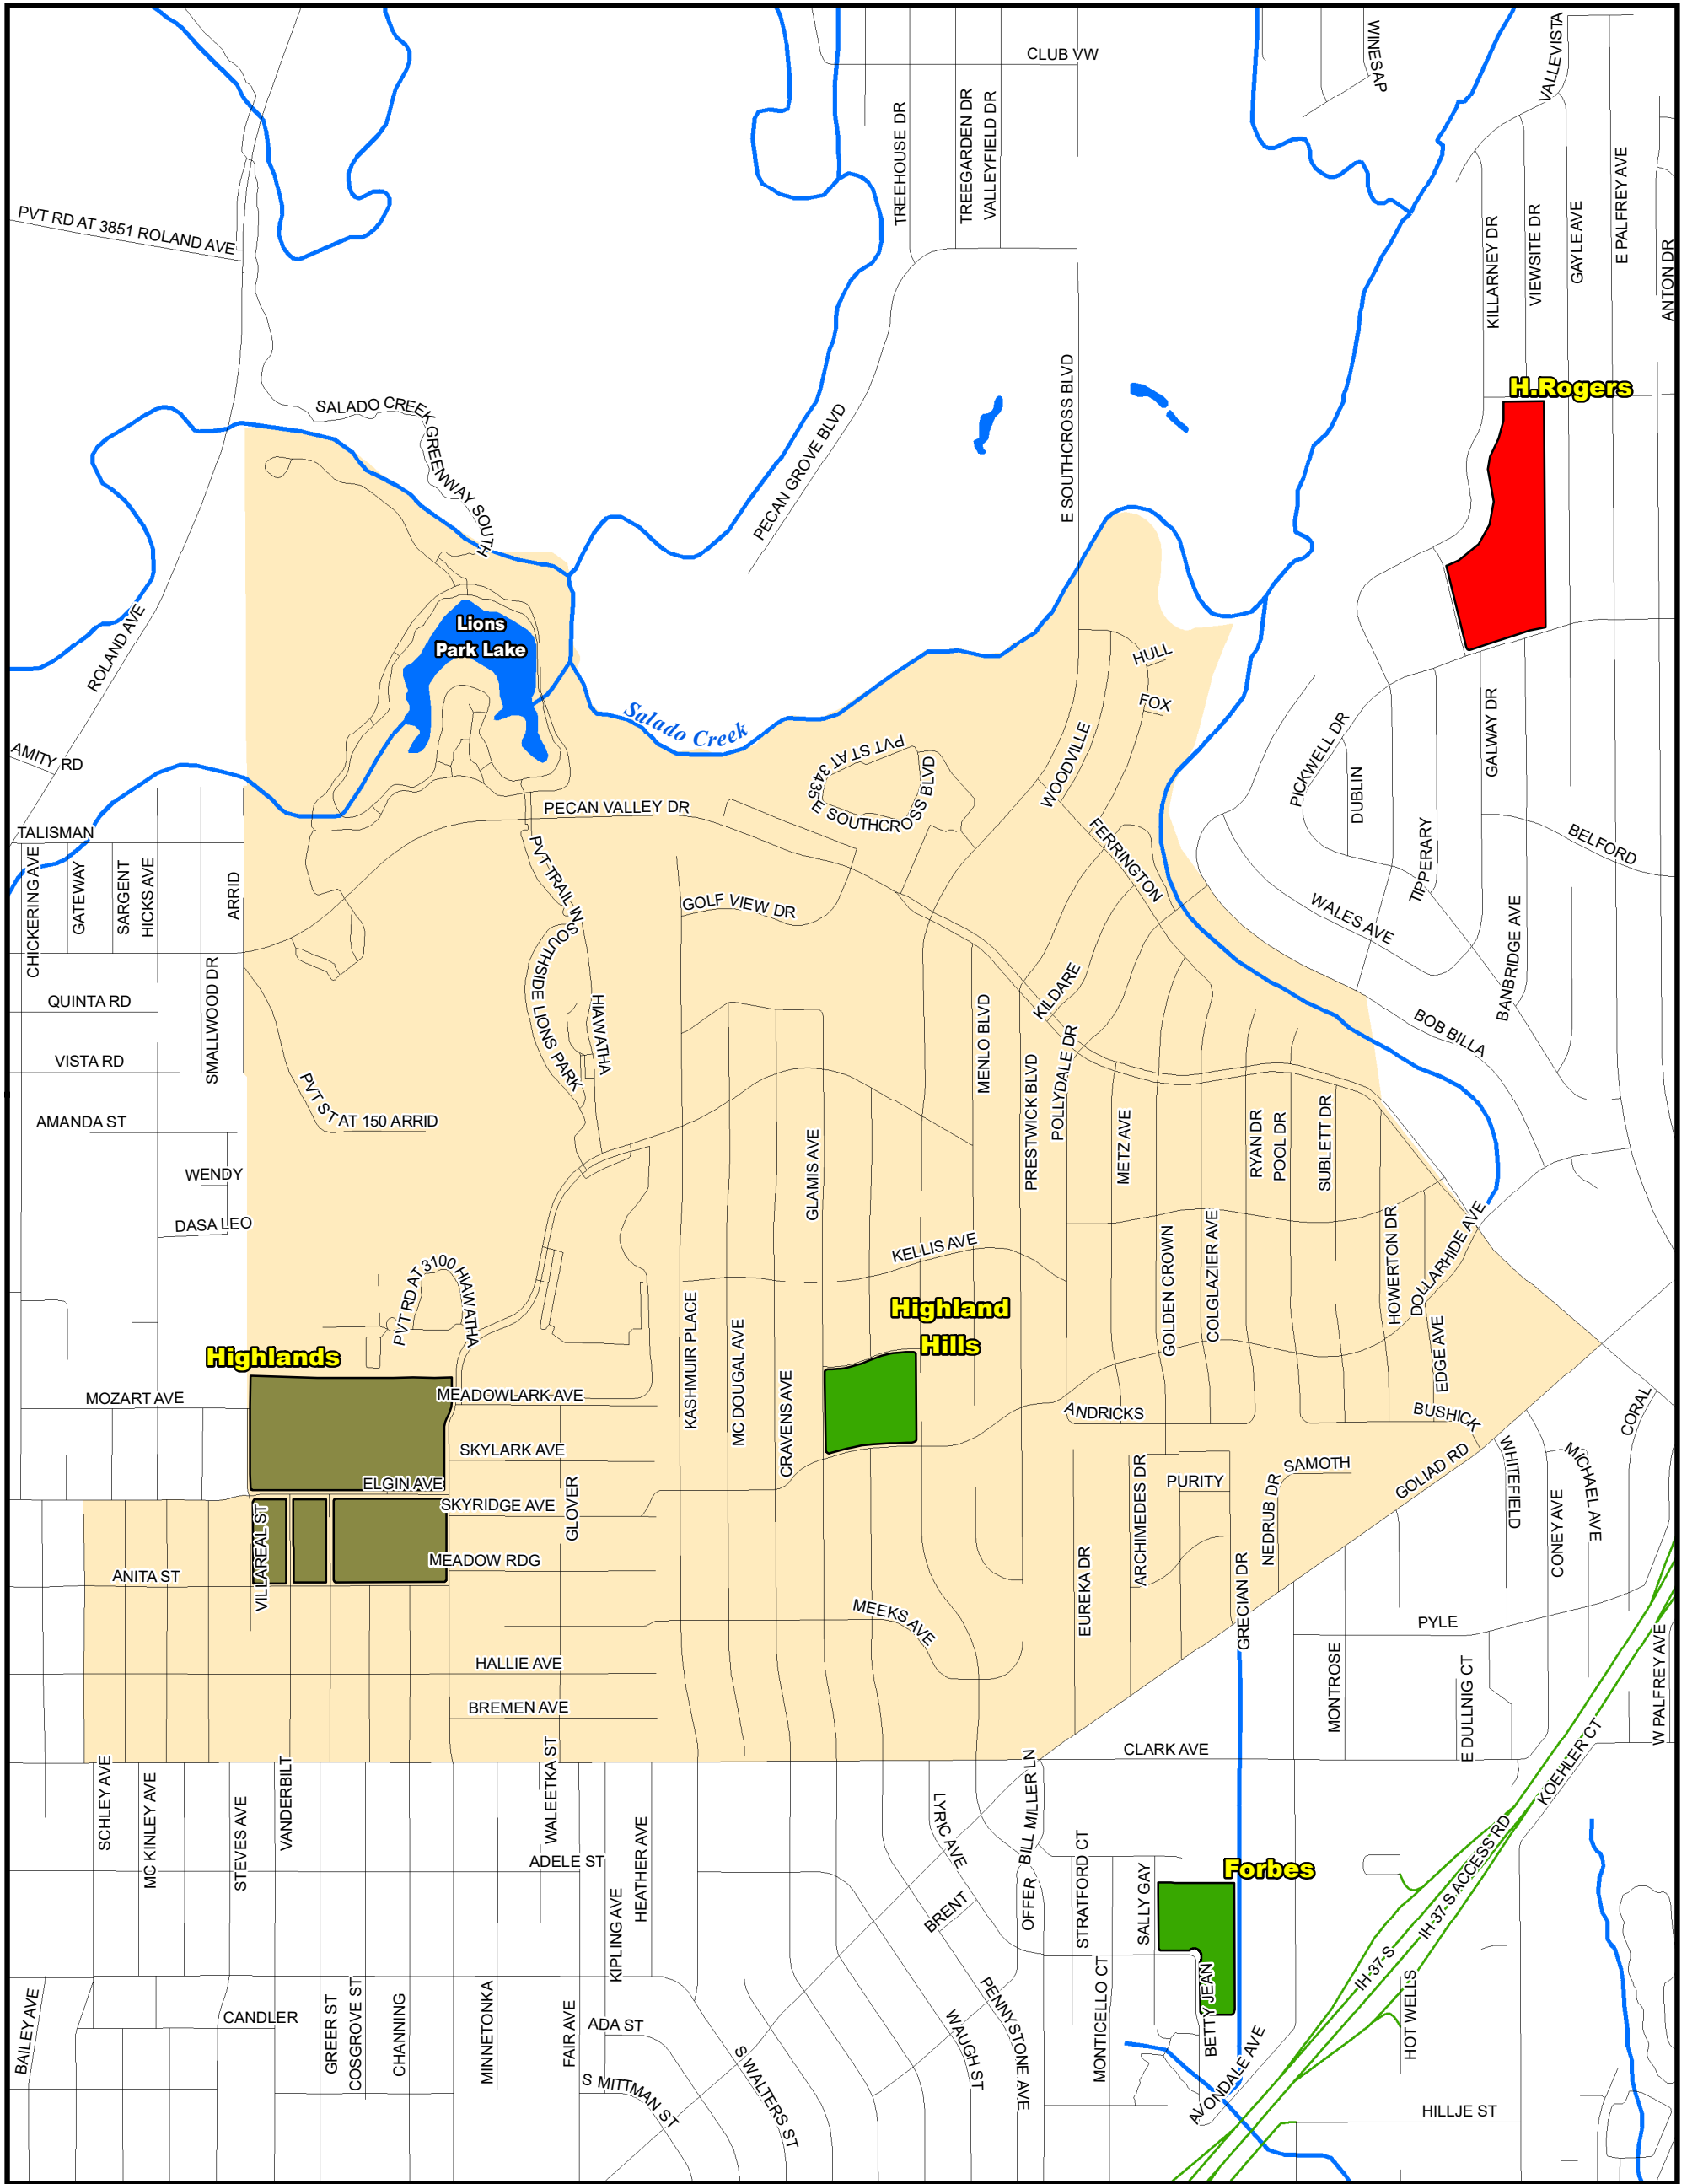

# Attendance Boundary for 2021-2022

**HIGHLAND HILLS  
Primary School  
Grades Served: PK-5**

**734 GLAMIS AVE.  
SAN ANTONIO, TX 78223**

**LEGEND**

1 inch equals 0.21 miles

**Last Updated 2019-2020**

SAISD Facilities		Route Features		Natural Features	
Facility_Type					
Administrative	Primary PK/K-5/6	PK/K-8 School	Streets	Rivers & Creeks	Water Bodies
Closed - Pending Reuse	High School	Special Program	Railroad Tracks		